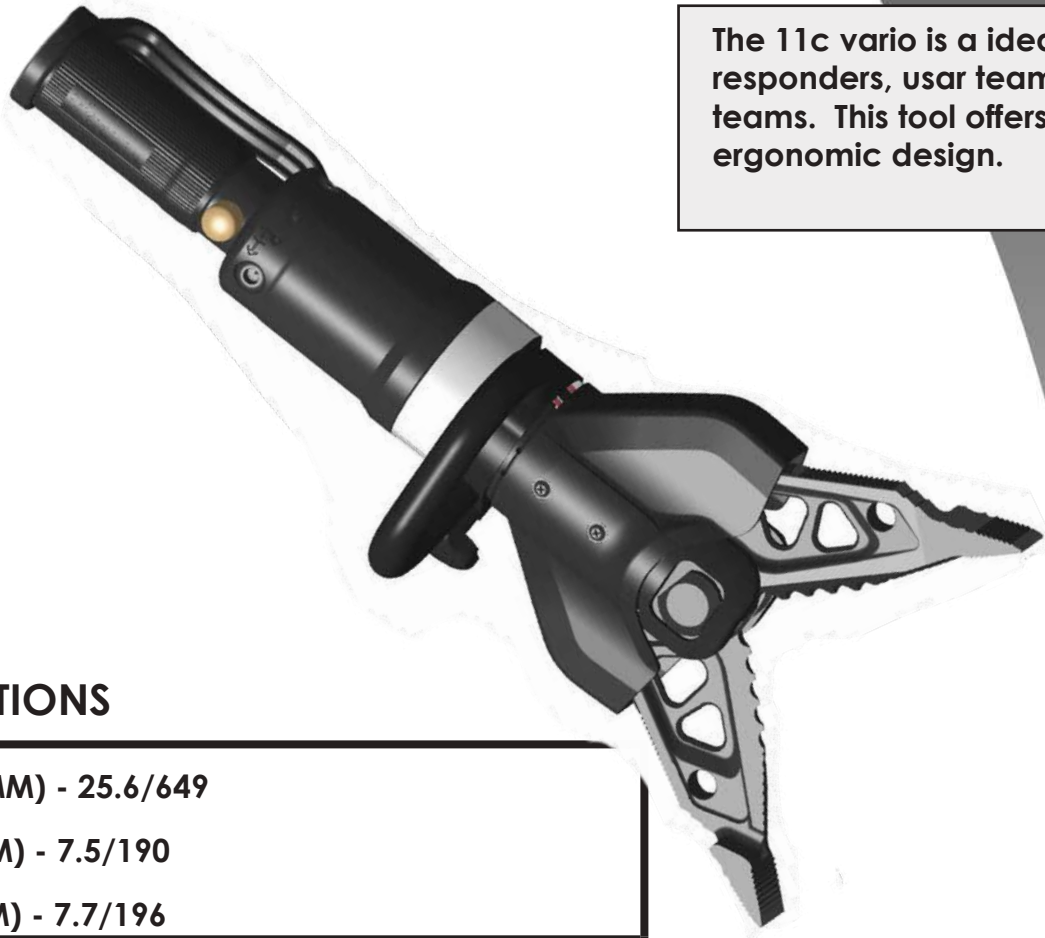

11C VARIO

The 11c vario is a ideal tool for first responders, usar teams, and tactical teams. This tool offers lightweight and ergonomic design.

SPECIFICATIONS

LENGTH(IN/MM) - 25.6/649

WIDTH(IN/MM) - 7.5/190

DEPTH(IN/MM) - 7.7/196

WEIGHT(LBS/KGS) - 23.8/10.8

OPERATING PRESSURE(PSI/BAR) - 10,000/700

SPREADING DISTANCE(IN/MM) - 10.4/265

NFPA 1936 COMPLIANT - YES

NFPA 1936 LEVEL RATING - A6 | B5 | C6 | D6 | E7

LOWEST SPREADING FORCE(LBF/KN) - 7,200/32