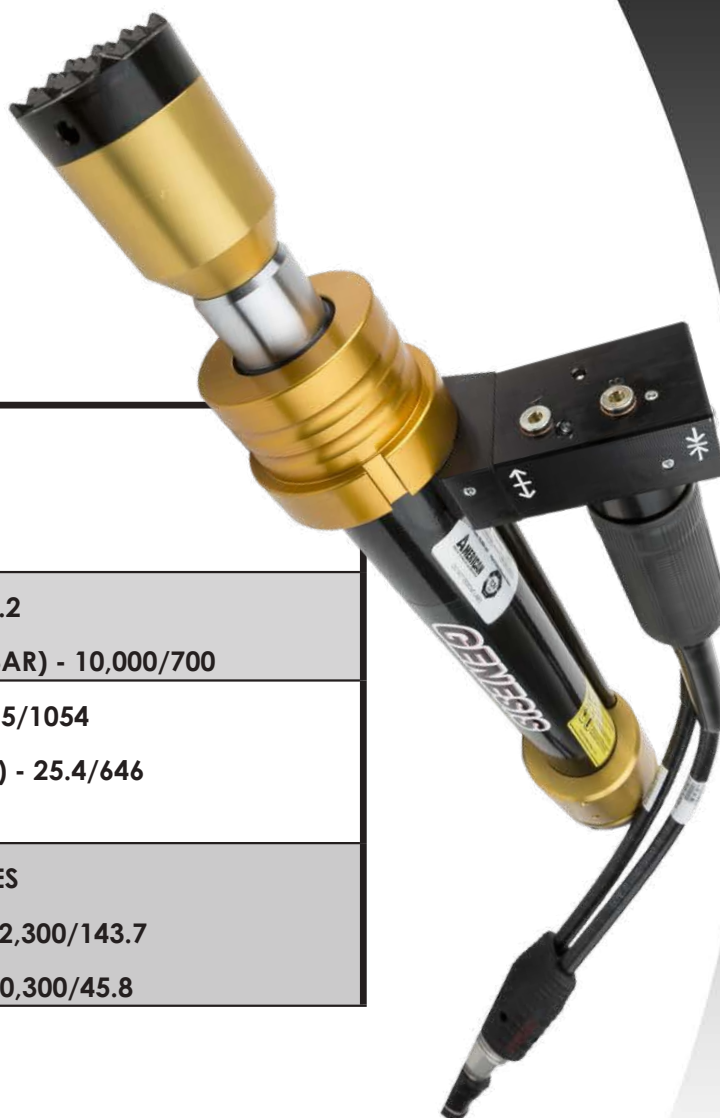

41" PUSH-PULL RAM

SPECIFICATIONS

LENGTH(IN/MM) - 25.4/646

WIDTH(IN/MM) - 4/101

DEPTH(IN/MM) - 8/204

WEIGHT(LBS/KGS) - 35.7/16.2

OPERATING PRESSURE(PSI/BAR) - 10,000/700

LENGHT OPEN(IN/MM) - 41.5/1054

LENGTH RETRACTED(IN/MM) - 25.4/646

STROKE(IN/MM) - 16/408

NFPA 1936 COMPLIANT - YES

NFPA 1936 HSF (LBF/KN) - 32,300/143.7

NFPA 1936 HPF (LBF/KN) - 10,300/45.8

SPECIFICATIONS

LOOKING FOR TRAINING