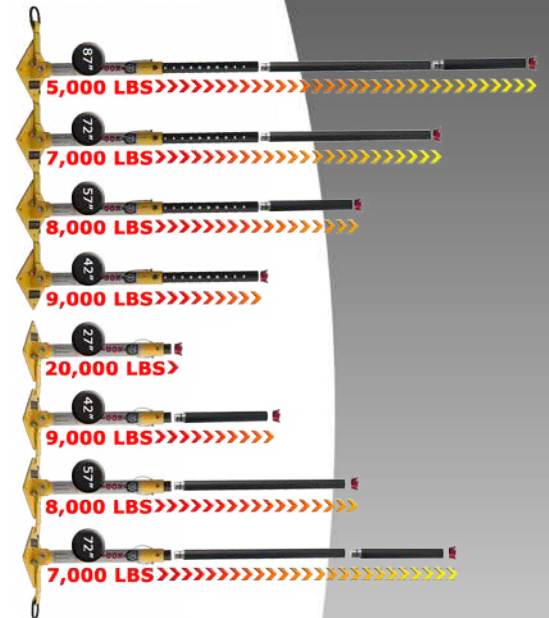

## DELUXE KODIAK KIT

- CONTENTS**
- A-(2) STRUTS 27" - 42"
  - B-(2) 15" EXTENSIONS
  - C-(2) 30" EXTENSIONS
  - D-(4) RATCHET STRAPS
  - E-(2) END ATTACHMENTS
  - F-(1) CARRYING CASE

**SPECIFICATIONS**

**STRUT KIT**

HEIGHT (IN/MM)	27/686	34/864
WIDTH (IN/MM)	8/203	15/381
DEPTH (IN/MM)	8/203	10/254
WEIGHT (LBS/KGS)	10.5/4.8	63/28.6
SHIPPING WEIGHT (LBS/KGS)	NA	72/32.7