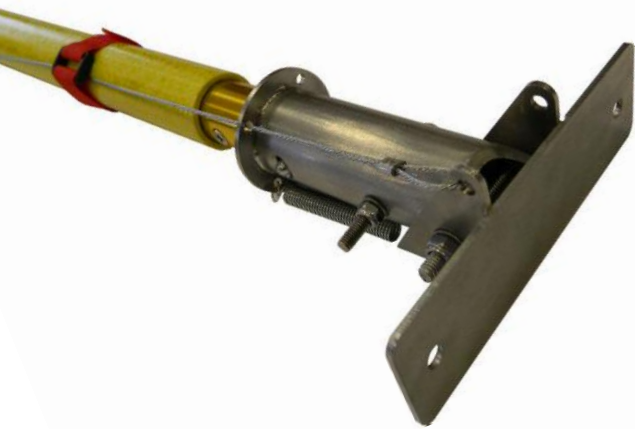

"This vital lifesaving equipment is light and versatile and we have trialled it with great success in both the River Lagan and with our rescue boat in coastal environments. We look forward to placing future orders with Reach & Rescue and can recommend this product to all those involved in lifesaving."

- Lagan Search & Rescue

Sonar Search Frame

USES AND APPLICATIONS

To conduct underwater searches for bodies/objects using a sonar attached to the universal frame. Can also be used to search the hulls of boats for bodies/objects that are hard to find using R.O.Vs.

HOW TO USE

Screw the sonar (not included) onto the moveable head attachment using the universal screw holes. Attach the moveable head attachment by sliding it onto the gold collar. This will secure into place with the spring buttons. Place the pole and attachment into the water using the metal wire to tilt the head in the position you require. View your findings via the sonar monitor.

MAINTENANCE & PRECAUTIONS

The sleeve fitting should be regularly tested on the pole top fitting as damage will prevent the attachment from fitting securely.

Used by...

Kent Fire & Rescue

Kingdom of Saudi Arabia
Civil Defence

Police Search Teams

STOCK CODE RRSO

Saving valuable time on your rescues

Telephone +44 (0)3301 595 088